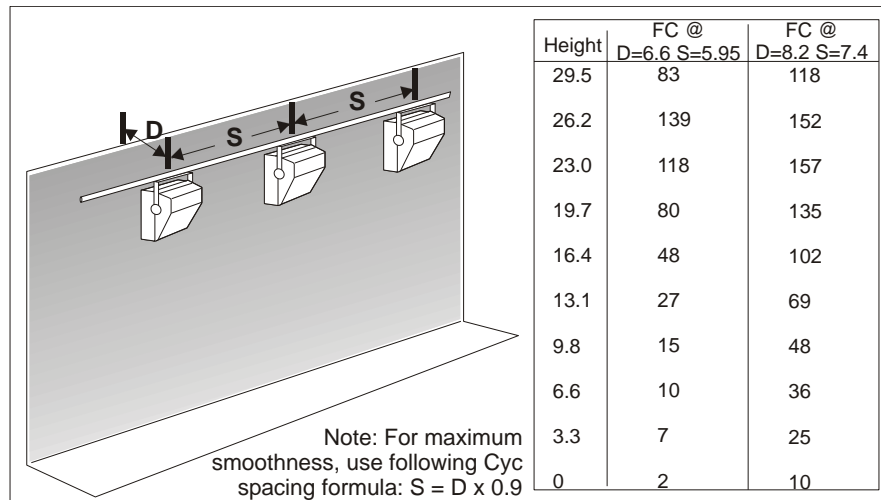

Photometric Data

Tests conducted using a standard FFT Osram 1000W 120V linear lamp.

For Lux please multiply Fc by 10.7

North America

10911 Petal Street
Dallas, Texas 75238
Tel: +1 214 647 7880
Fax: +1 214 647 8030

267 5th Ave, 4th Floor
New York, NY 10016
Tel: +1 212 213 8219
Fax: +1 212 532 2593

New Zealand

19-21 Kawana Street
Northcote, Auckland 0627
Tel: +64 9 481 0100
Fax: +64 9 481 0101

Hong Kong

Unit C, Block C 14/F.,
Roxy Industrial Centre
No. 41-49 Kwai Cheong Road
Kwai Chung, N.T.
Tel: +852 2796 9786
Fax: +852 2798 6545

European Service & Distribution Centre

Marssteden 152
Enschede 7547 TD
the Netherlands
Tel: +31 53 450 0424
Fax: +31 53 450 0425

100411NA

Physical Data

Weights:

1-Batten: 18lb   3-Batten: 49lb 9oz

Color frame size: 12" x 12 3/8"

AC supply cable: 36"

Included: 1-batten: 1x color frame, 1x C-clamp and instruction sheet.
3-batten: 3x color frame, 2x C-clamp and instruction sheet.