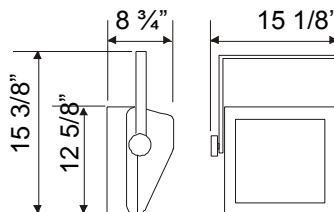

European Service & Distribution Centre

Marssteden 152
Enschede 7547 TD
the Netherlands
Tel: +31 53 450 0424
Fax: +31 53 450 0425

100411NA

Physical Data

Weights:

1-Batten: 18lb 3-Batten: 49lb 9oz

Color frame size: 12" x 12 3/8"

AC supply cable: 36"

Included: 1-batten: 1x color frame, 1x C-clamp and instruction sheet.
3-batten: 3x color frame, 2x C-clamp and instruction sheet.

© Philips Group 2010

All rights reserved.

The Company reserves the right to make any variation in design or construction to the equipment described.
E&OE