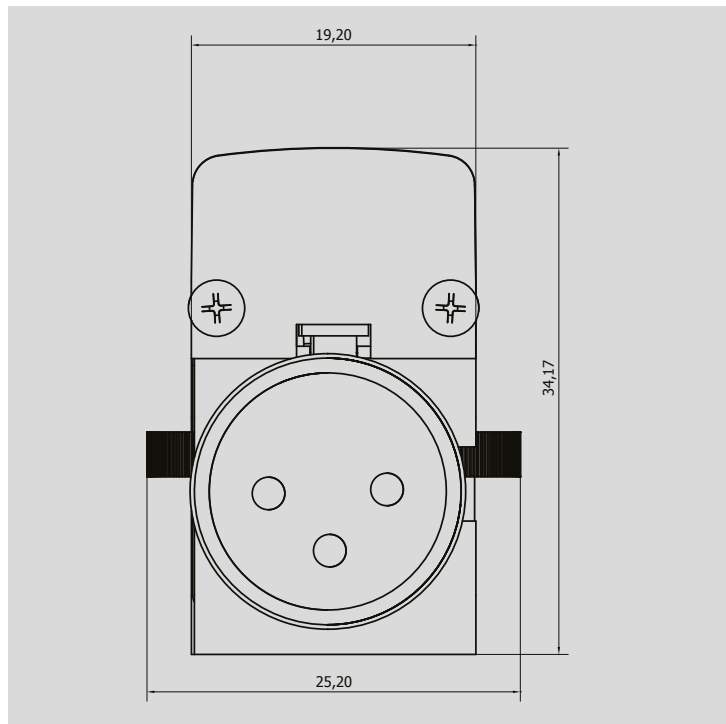

## LEDBLADE STRAIGHT UNITS

### LEDBLADE - 10 mm

<b>LENGTHS</b>	500 mm, 1000 mm, 2000 mm
<b>WIDTH</b>	34 mm incl. connector
<b>HEIGHT</b>	19.5 mm
<b>WEIGHTS</b>	300 g, 480 g, 720 g
<b>FIXTURE COLOR</b>	Black
<b>PIXEL PITCH</b>	10 mm (100 pixels/m)
<b>CLEAR COVER</b>	3400 Nit
<b>FROSTED FILTER</b>	2670 Nit
<b>*BLACK COVER</b>	850 Nit
<b>*BLACK + FROSTED FILTER</b>	640 Nit
<b>VIEWING ANGLE</b>	150°
<b>LED CONFIGURATION</b>	RGB, SPI, SMD 5050
<b>LIFETIME</b>	50,000 hours
<b>CONNECTOR</b>	3-pin XLR
<b>AMBIENT TEMP.</b>	-20 °C to +50 °C
<b>AMBIENT HUM.</b>	10 - 90 %RH
<b>COLORS</b>	16.5 M (3x8 bit)
<b>MOUNTING</b>	Multiple movable holders on track

### ID generated for straight units:

LB-i0510\_50

LB- "i -indoor, o -outdoor" "length in meter"  
"pixelpitch" \_ "pixel no"

### TYPES:

10 mm indoor

0.5 m - Product ID: LB-i0510\_50

1 m - Product ID: LB-i110\_100

2 m - Product ID: LB-i210\_200

10 mm outdoor

0.5 m - Product ID: LB-o0510\_50

1 m - Product ID: LB-o110\_100