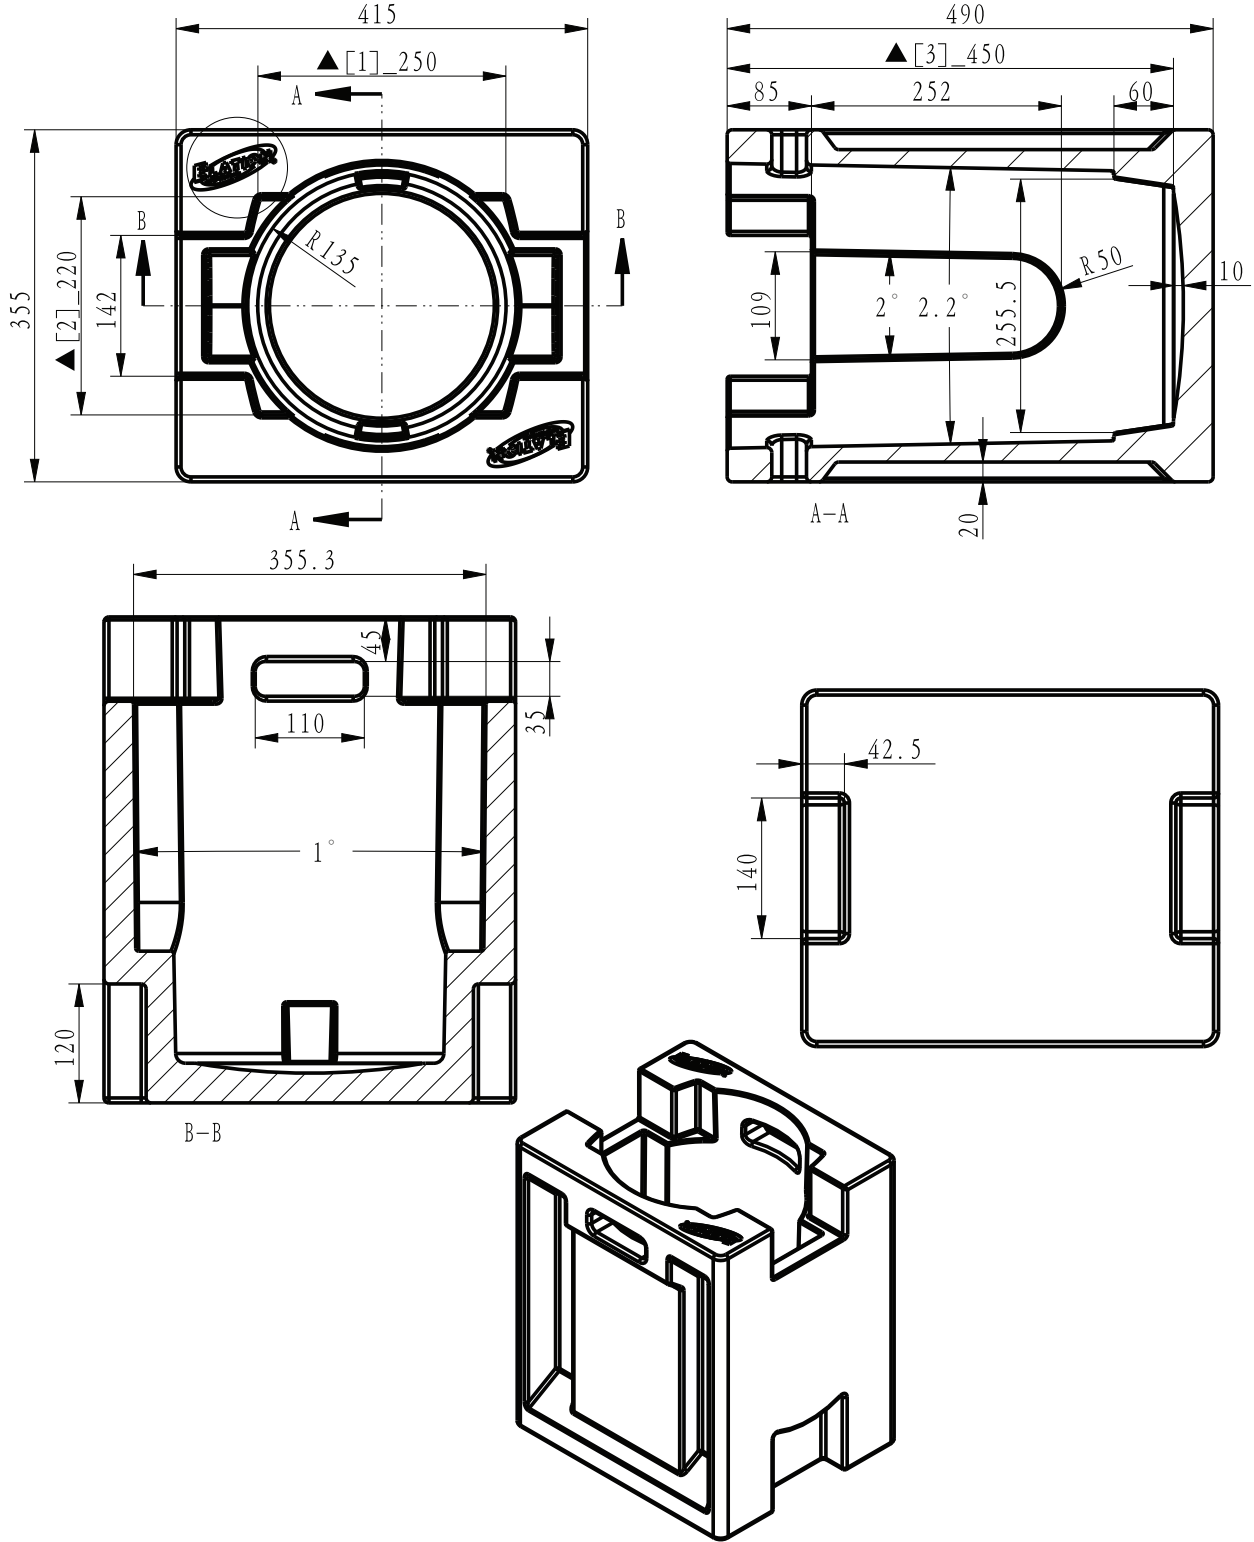

FOAM IN LAY DIMENSIONAL DRAWINGS

The **Rayzor 760™** fixture ships with a custom fitted polyurethane foam FIL (Foam In Lay) packaging insert, which easily fits into a custom sized flight case (not included), and provides enhanced impact protection during transport.

0.100

All dimensions in (mm) ©ELATION PROFESSIONAL all rights reserved.
Information contained within this drawing is proprietary and confidential.
Any reproduction and/or distribution of any part of this drawing without the written consent by Elation Professional is strictly prohibited. Diagrams and/or measurements herein subject to change without notice.