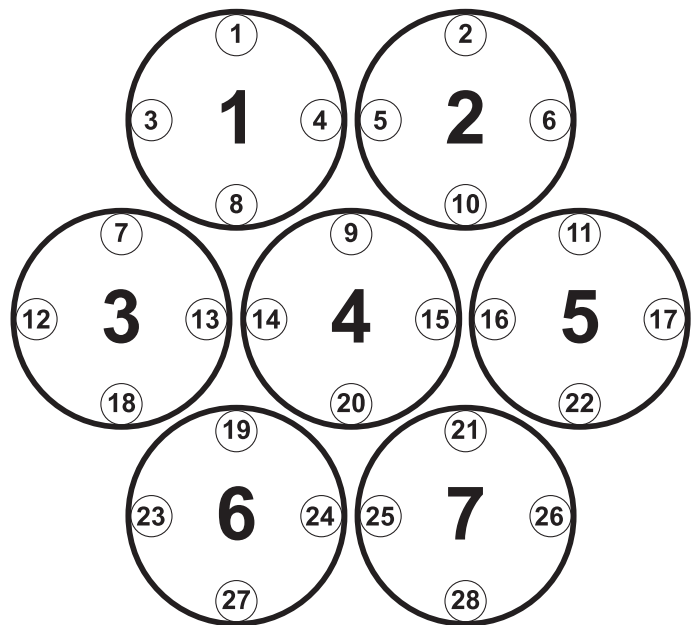

RGBW and SparkLED PIXEL MAPPING

Specifications are subject to change without notice ©Elation Professional 04/25/19

Elation Professional USA | 6122 S. Eastern Ave. | Los Angeles, CA, 90040
323-582-3322 | 323-832-9142 fax | www.elationlighting.com | info@elationlighting.com

Elation Professional B.V. | Junostraat 2 | 6468 EW Kerkrade, The Netherlands
+31 45 546 85 66 | +31 45 546 85 96 fax | www.elationlighting.eu | info@elationlighting.eu