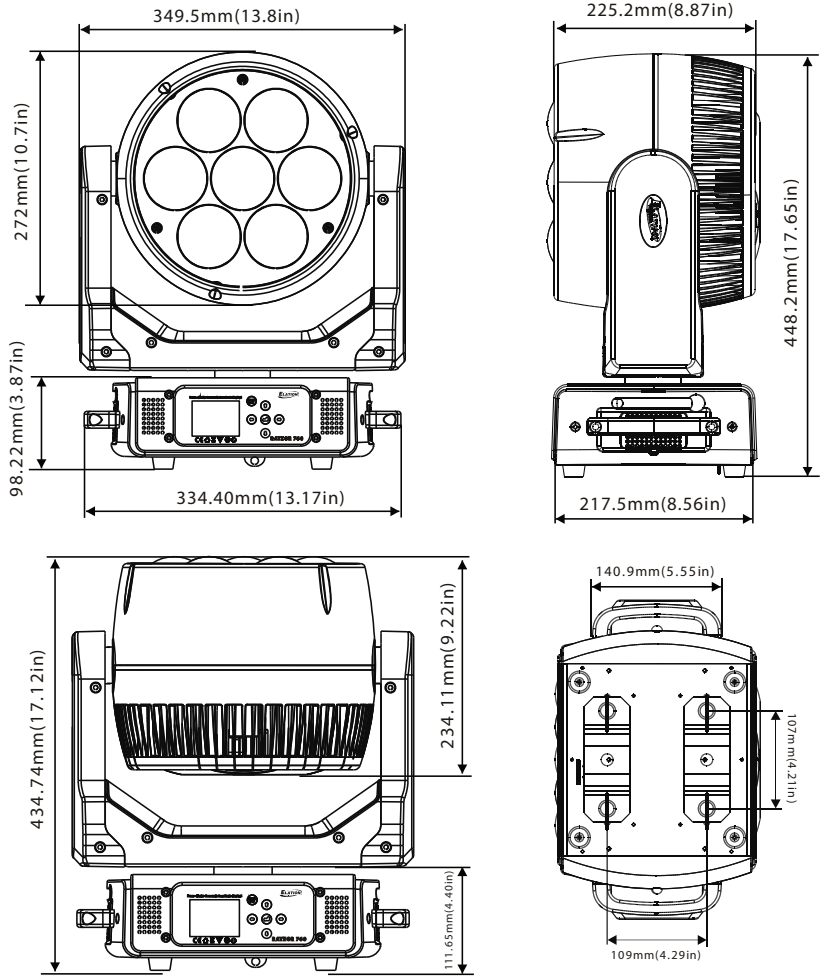

CONTROL / CONNECTIONS

3 DMX Channel Modes (25 / 52 / 80 channels)
 360° Continuous Pan and Tilt Movement
 900 - 25,000 Hz DMX Adjustable Refresh Rate
 6 Button Touch Panel
 Full Color 180° Reversible LCD Menu Display
 DMX, RDM, Art-NET, and sACN Protocol Support
 5pin XLR DMX In/Out
 RJ45 EtherCON In/Out
 Neutrik PowerCON TRUE1 Power In/Out
 USB Connection (Firmware Updates)

SIZE / WEIGHT

Length: 13.8 in (349.5mm)
 Width: 8.87 in (225.2mm)
 Height: 17.65 in (448.2mm)
 Weight: 27.0 lbs. (12.2kg)

ELECTRICAL / THERMAL

AC 100-240V - 50/60Hz
 650W Max Power Consumption
 14°F to 113°F (-10°C to 45°C)

APPROVALS / RATINGS

ORDERING INFORMATION

RAY760	RAYZOR 760
--------	------------

DIMENSIONS

RGBW and SparkLED PIXEL MAPPING

Specifications are subject to change without notice ©Elation Professional 04/25/19