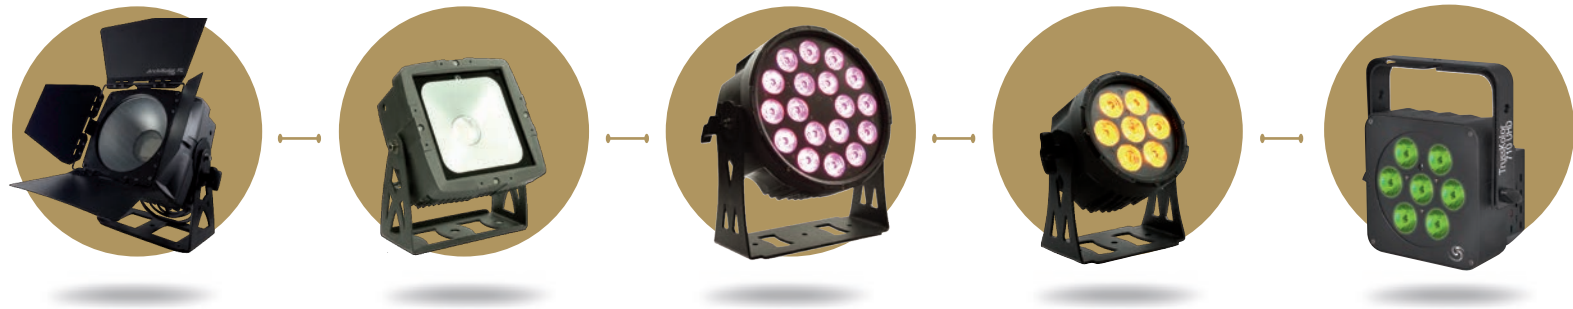

Projectors

	ARCHIKOLOR 150FC	ARCHIKOLOR 60FC	SLIMKOLOR 1810UHD	SLIMKOLOR 710UHD	TRUSSKOLOR 710UHD
SOURCE					
Source Type	1 x LED COB RGB 150W	1 x LED COB RGB 60W	18 x LEDs RGBAW+UV 10 W	7 x LEDs RGBAW+UV 10 W	7 x LEDs RGBAW+UV 10 W
Illuminance	212 lux @ 5m	46 lux @ 5m	2 930 lux @ 3m	1 295 lux @ 3m	-
OPTICS					
Opening Angle	60°	120°	25°	25°	30°
EFFECTS					
Dimmer	Yes	Yes	Yes	Yes	Yes
Strobe	Yes	Yes	Yes	Yes	Yes
CONTROL					
DMX channels	3/6	3/5/6	1/2/3/4/5/6/7/8/9	1/2/3/4/5/6/7/8/9	2/3-1/3-2/4-1/4-2/6/9 for option
DMX Mode	DMX512, RDM	DMX512	DMX512	DMX512	DMX512, RDM
DMX Connection	XLR 3-pin	XLR 3-pin	XLR 3-pin, 5-pin	XLR 3-pin, 5-pin	XLR 3-pin
DMX Wireless	No	No	No	No	No
HOUSING					
IP	IP65	IP65			
DIMENSIONS / WEIGHT					
Dimensions (L x l x H) :	320 x 315 x 200 mm	202 x 123 x 222 mm	349 x 132 x 350 mm	240 x 132 x 247 mm	220 x 99 x 234 mm
Weight	9,7 kg	3,5 kg	7,8 kg	3,2 kg	2,3 kg
POWER					
Consumption	180 W	721 W	200 W	100 W	75 W