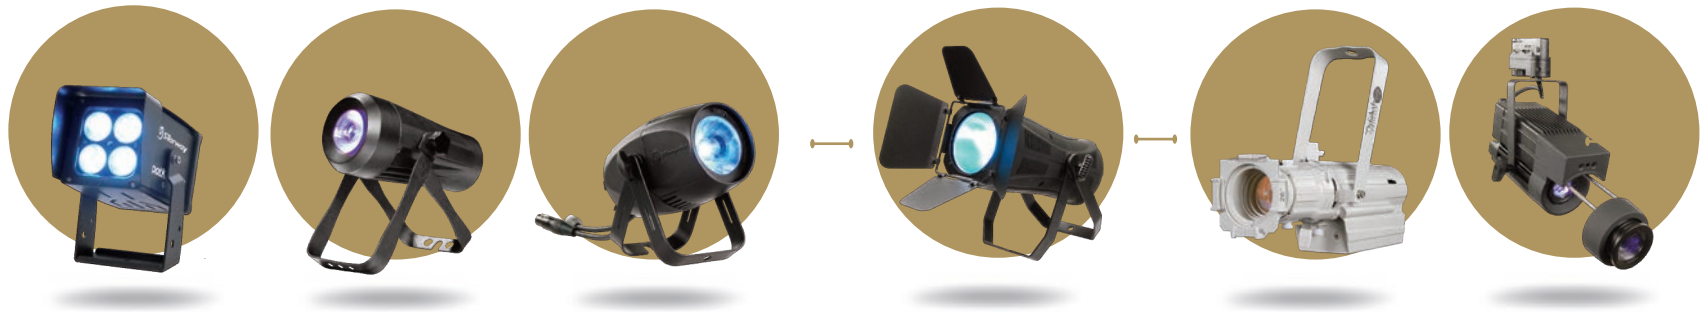

Projectors

	SPOTKOLOR 48HD	NANOKOLOR HD	FIKOLOR HD	PCKOLOR HD/DW	MINI PROFILE	MINI DISPLAY
SOURCE						
Source Type	4 LEDs RGBW 8 W	1 x LED RGBW 10W	1 x LED RGBW 15W	LED COB RGBW (HD) CW/WW (DW) 180W	1 x LED WW/CW 15W	1 x LED W 30W
Illuminance	354 lux @ 5m	369 lux @ 5m	1 500 lux @ 5m (without lens)	420 lux (HD) 420 lux (DW) @ 5m	67 lux @ 10m	530 lux @ 5m
OPTICS						
Opening Angle	25°	20°	4°, lens frost 6°, wide angle 32°	30°	26°	17°
EFFECTS						
Dimmer	Yes	Yes	No	Yes	Yes, 0-10 V	No
Strobe	Yes	Yes	No	No	No	No
Gobo					Support gobo 36,5 mm	Support gobo 38 mm
CONTROL						
DMX channels	4 to 7	3 to 9	4/6/7	3/4/6/9 (HD), 2 (DW)	-	-
DMX Mode	DMX512	DMX512	DMX512, RDM	DMX512	-	-
DMX Connection	XLR 3-pin	XLR 3-pin	XLR 3-pin	XLR 5-pin	-	-
DMX Wireless	No	No	No	AirDMX, iOS or Android	-	AirDMX, iOS or Android
HOUSING						
IP	IP65					
DIMENSIONS / WEIGHT						
Dimensions (L x l x H) :	215 x 160 x 205 mm	212 x 124 x 80 mm	260 x 110 x 100 mm	430 x 260 x 170 mm	290 x 107 x 129 mm	215 x 135 x 152mm
Weight	1,6 kg	0,26 kg	1,7 kg	5 kg	1,6 kg	2 kg
POWER						
Consumption	40 W	16 W	16 W	180 W	15 W	30 W