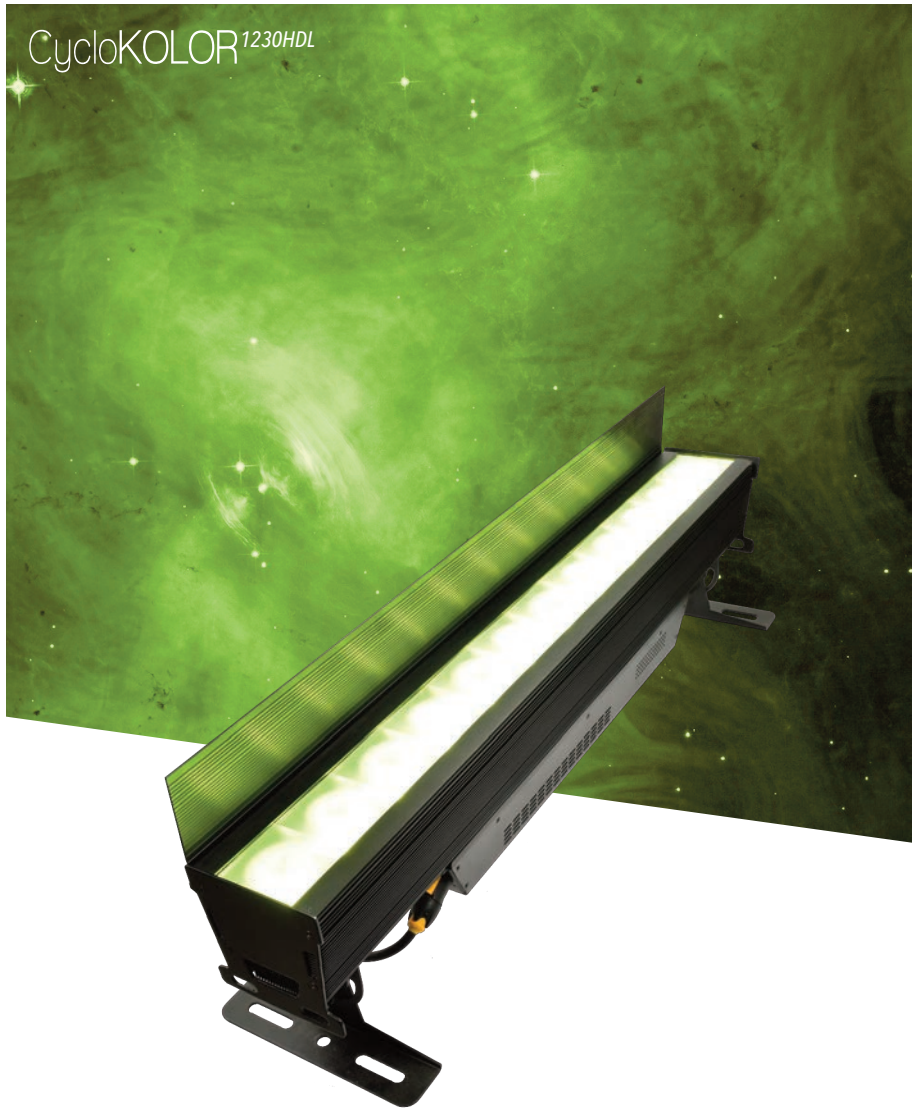

Conditioned by 8 in flight-case

FULLKOLOR^{HD}

FullKolor HD

FullKolor HD is a professional luminaire featuring 14 RGBW LEDs fitted into a single matrix. FullKolor HD is the first choice in terms of quality and performances for all professional light design projects in medium and large size environments.

LEDs RDBW
Beam angle 16°
Illuminance 1 000 lux at 5m
Strobe 25 Hz
Fanless

Accessories

Power cable IP67 - 10 m
Power cable IP67 - 5 m
Power cable IP67 - 2,5 m
Signal cable IP67 - 10 m
Signal cable IP67 - 5 m
Signal cable IP67 - 2,5 m

Conditioned by 8 in flight-case

Starway projectors highlight the Eiffel Tower in Paris | Provider: Magnum

CycloKolor 1230HDL

Cyclokolor 1230HDL is a LED batten designed for professional use. Its optic system specially designed to light up plane surfaces combined with a new 5 color mixing, RGB, Amber and Lime, gives an exceptional range of colors. Cyclokolor 1230 HDL can also be used in a pixel to pixel fixture in order to create for example color waves on a wall, allowing a flexible solution for every kind of application, like wall washer, cyclorama, pixel effect, ...