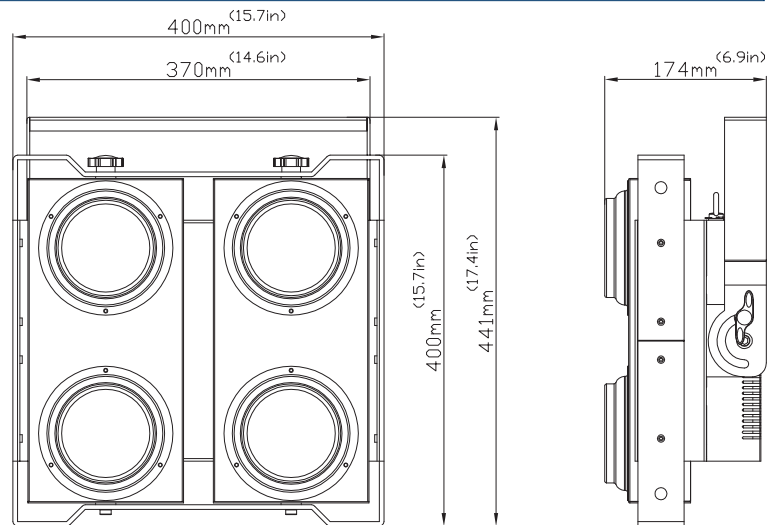

SIZE / WEIGHT

Length: 15.7" (400 mm)
 Width: 6.9" (174 mm)
 Horizontal Height: 17.4" (441 mm)
 Weight: 21.0 lbs. (9.5 kg)

ELECTRICAL / THERMAL

AC 100-240V - 50/60Hz
 427W Max Power Consumption
 Power Linking: pending
 -14°F to 113°F (-10°C to 45°C)

APPROVALS / RATINGS

CE | IP20

INSTALLATION

Rigging: Integrated Yoke and Side Mounting Brackets
 Working Position: Any (360°)

INCLUDED ACCESSORIES

(1) powerCON Cable

PHOTOMETRIC DATA

Distance	m		ft		m		ft		m		ft		m		ft	
	1	3.3	2	6.6	3	9.8	4	13.1	5	16.4						
62° Beam Diameter	1.2	3.9	2.4	7.9	3.61	11.8	4.81	15.8	6.01	19.7						
100° Field Diameter	2.38	7.8	4.77	15.6	7.15	23.5	9.53	31.3	11.8	38.7						
Photometrics	lux	fc	lux	fc	lux	fc	lux	fc	lux	fc	lux	fc	lux	fc	lux	fc
ALL FULL ON	12,300	1,143	3,130	291	1,581	147	714	66	626	58						

DIMENSIONAL DIAGRAM

OPTIONAL ACCESSORIES

ORDER CODE	ITEM
TRIGGER CLAMP	Heavy Duty Wrap Around Hook Style Clamp
EWDMSYSTEM	Wireless DMX System (1 Transmitter, 1 Receiver)
EWDMMXT	Wireless DMX Transmitter
EWDMMXR	Wireless DMX Receiver
PLC3	3' (1m) PowerCON PRO Link Cable
PLC6	6' (1.8m) PowerCON PRO Link Cable
AC3PDMX5PRO	5 ft. (1.5m) 3pin PRO DMX Cable
AC5PDMX5PRO	5 ft. (1.5m) 5pin PRO DMX Cable
	Additional Cable Lengths Available