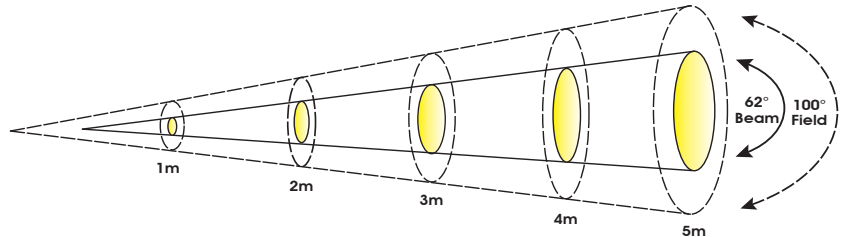

SOURCE

(4) 100W Warm White 3,200K COB LEDs
 100,000 Hour Average Life

PHOTOMETRIC DATA

12,300 LUX 1,143 FC @3.3' (1m) (62°Full ON)
 3,130 LUX 291 FC @6.6' (2m) (62°Full ON)
 1,581 LUX 147 FC @9.8' (3m) (62°Full ON)
 714 LUX 66 FC @13.1' (4m) (62°Full ON)
 626 LUX 58 FC @16.4' (5m) (62°Full ON)

SIZE / WEIGHT

Length: 15.7" (400 mm)
 Width: 6.9" (174 mm)
 Horizontal Height: 17.4" (441 mm)
 Weight: 21.0 lbs. (9.5 kg)

ELECTRICAL / THERMAL

AC 100-240V - 50/60Hz
 427W Max Power Consumption
 Power Linking: pending
 -14°F to 113°F (-10°C to 45°C)

APPROVALS / RATINGS

CE | IP20

INSTALLATION

Rigging: Integrated Yoke and Side Mounting Brackets
 Working Position: Any (360°)

INCLUDED ACCESSORIES

(1) powerCON Cable

PHOTOMETRIC DATA

Distance	m		ft		m		ft		m		ft		m		ft	
	1	3.3	2	6.6	3	9.8	4	13.1	5	16.4						
62° Beam Diameter	1.2	3.9	2.4	7.9	3.61	11.8	4.81	15.8	6.01	19.7						
100° Field Diameter	2.38	7.8	4.77	15.6	7.15	23.5	9.53	31.3	11.8	38.7						
Photometrics	lux	fc	lux	fc	lux	fc	lux	fc	lux	fc	lux	fc	lux	fc	lux	fc
ALL FULL ON	12,300	1,143	3,130	291	1,581	147	714	66	626	58						