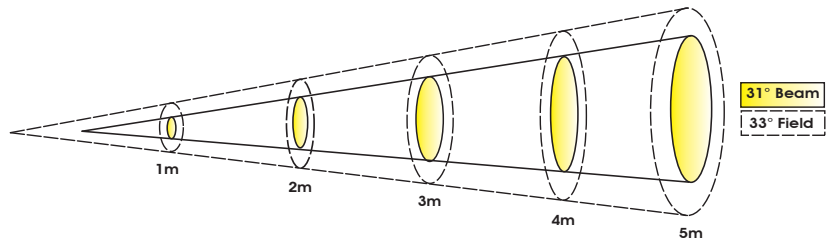

PHOTOMETRIC DATA (31° Full ON)

44,440 LUX 4,128 FC @3.3' (1m)
25,260 LUX 2,347 FC @6.6' (2m)
15,430 LUX 1,433 FC @9.8' (3m)
10,960 LUX 1,018 FC @13.1' (4m)
8,081 LUX 751 FC @16.4' (5m)

EFFECTS

Individual Pixel Control
Strobe and Selectable Dimming Curves

SIZE / WEIGHT

Length: 22.6" (575mm)
Width: 7.2" (184mm)
Vertical Height: 10.2" (258mm)
Weight: 22.0 lbs. (10 kg)

ELECTRICAL / THERMAL

AC 100-240V - 50/60Hz
135W Max Power Consumption
5F to 113°F (-15°C to 45°C)

APPROVALS / RATINGS

CE | IP30

PHOTOMETRIC DATA

	1 m	3.3 ft	2 m	6.6 ft	3 m	9.8 ft	4 m	13.1 ft	5 m	16.4 ft
31° Beam Diameter	0.53	1.7	1.08	3.5	1.61	5.3	2.15	7.1	2.68	8.8
33° Field Diameter	0.58	1.9	1.14	3.7	1.62	5.3	2.21	7.3	2.75	9.0
	lux	fc	lux	fc	lux	fc	lux	fc	lux	fc
RED LEDs	10,390	965	5,508	512	2,905	270	2,092	194	1,639	152
GREEN LEDs	16,970	1,577	10,550	980	5,740	533	4,119	383	3,053	284
BLUE LEDs	4,120	383	2,507	233	1,320	123	1,149	107	766	71
WHITE LEDs	28,150	2,615	14,750	1,370	7,516	698	5,789	538	3,584	333
FULL ON	44,440	4,128	25,260	2,347	15,430	1,433	10,960	1,018	8,081	751