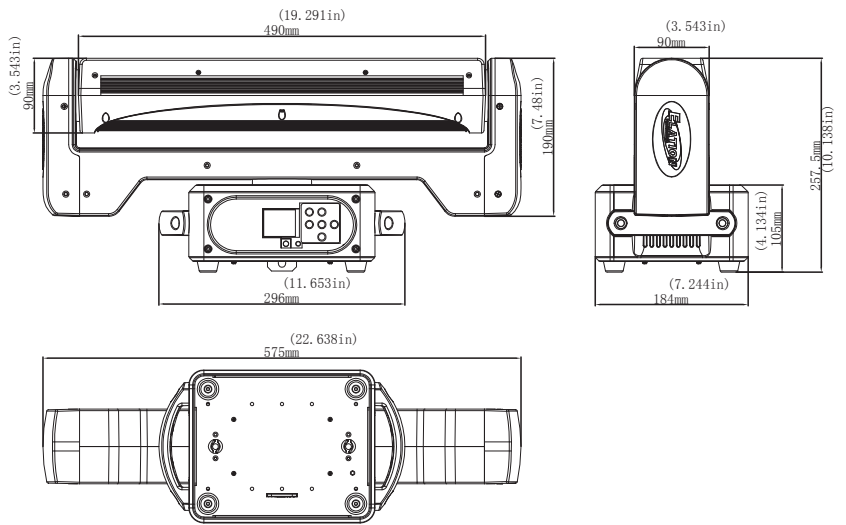

SIZE / WEIGHT

Length: 22.6" (575mm)
Width: 7.2" (184mm)
Vertical Height: 10.2" (258mm)
Weight: 22.0 lbs. (10 kg)

ELECTRICAL / THERMAL

AC 100-240V - 50/60Hz
135W Max Power Consumption
5F to 113°F (-15°C to 45°C)

APPROVALS / RATINGS

CE | IP30

PHOTOMETRIC DATA

	1 m	3.3 ft	2 m	6.6 ft	3 m	9.8 ft	4 m	13.1 ft	5 m	16.4 ft
31° Beam Diameter	0.53	1.7	1.08	3.5	1.61	5.3	2.15	7.1	2.68	8.8
33° Field Diameter	0.58	1.9	1.14	3.7	1.62	5.3	2.21	7.3	2.75	9.0
	lux	fc	lux	fc	lux	fc	lux	fc	lux	fc
RED LEDs	10,390	965	5,508	512	2,905	270	2,092	194	1,639	152
GREEN LEDs	16,970	1,577	10,550	980	5,740	533	4,119	383	3,053	284
BLUE LEDs	4,120	383	2,507	233	1,320	123	1,149	107	766	71
WHITE LEDs	28,150	2,615	14,750	1,370	7,516	698	5,789	538	3,584	333
FULL ON	44,440	4,128	25,260	2,347	15,430	1,433	10,960	1,018	8,081	751

DIMENSIONAL DIAGRAMS

OPTIONAL ACCESSORIES

ORDER CODE	ITEM
TRIGGER CLAMP	Heavy Duty Wrap Around Hook Style Clamp
DRC360BAR	Road Case For ACL 360 BAR™
PLC3	3' (1m) PowerCON PRO Link Cable
CAT6PRO5	5' (1.5m) CAT6 EtherCON Cable
AC3PDMX5PRO	5 ft. (1.5m) 3pin PRO DMX Cable
AC5PDMX5PRO	5 ft. (1.5m) 5pin PRO DMX Cable
	Additional cable lengths available