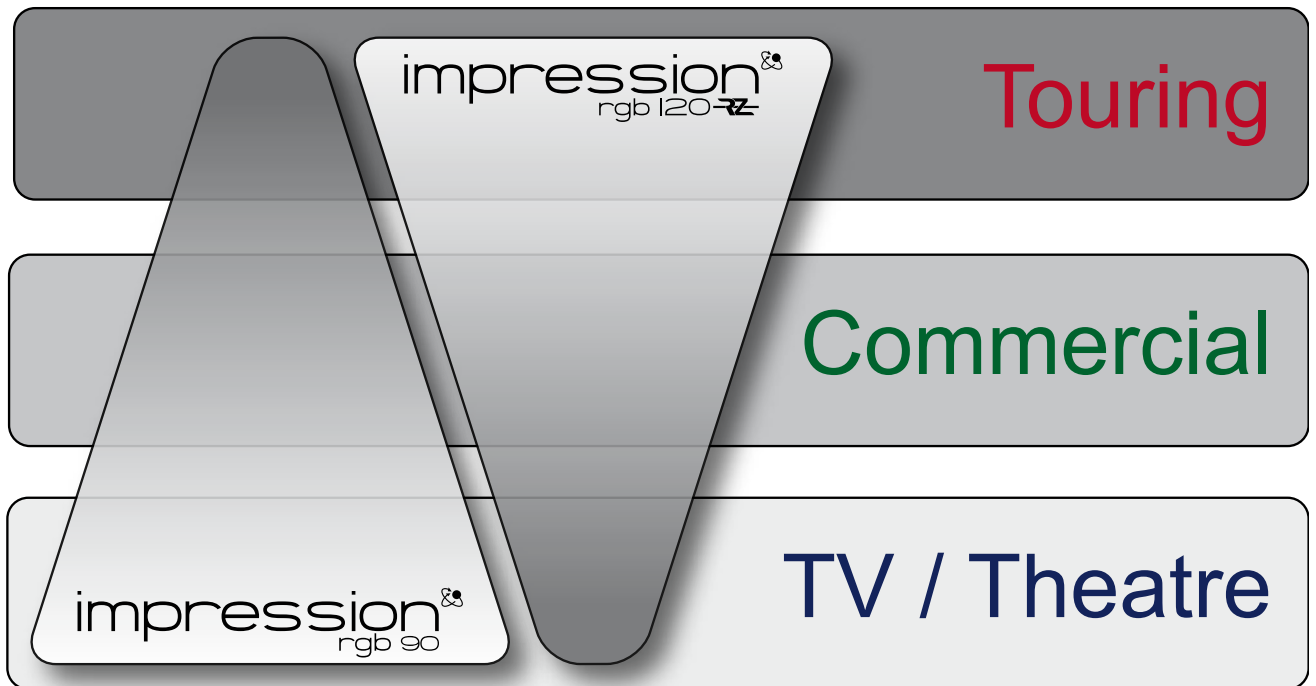

Lighting System

Additive Color mixing
LED Type 120 Luxeon Rebel High – Power – LEDs
Lifetime 50.000h

RGB Model

42 green LEDs, 36 blue LEDs, 42 red LEDs, wavelength optimized for a maximum presentable color space.

Optical System

Zoomable optical system with 10° to 26° light distribution angle

Shutter / Dimmer

Strobe – Effect with variable speed between 1 – 15 flashes per second, Random – Strobe, Pulse Effects
Continuous Dimmer 0 – 100%

DMX Control

Standard USITT DMX-512,
3 pole XLR; [+] = Pin 3 [-] = Pin 2 [Ground] = Pin 1.

Weights and Measures

Length: 340mm
Height: 370mm
Width: 145mm
Weight: 8 kg

Applications - we let the customer decide

Feature matrix

	impression 90	Impression 120 RZ
Type	Wash Moving Head – no base	
LED	90 Luxeon K2	120 Luxeon Rebel
Optics	10 degree lens 25 degree lens 40 degree lens	Motorized zoom 10-26 degree
Power	350 VA	
Weight	7.5 kg	8 kg
Versions	RGB White: Cold/Cold/Warm White: Cold/Warm/Warm White: Cold/Cold/Amber Ice blue: Cold/Cold/Blue	RGB